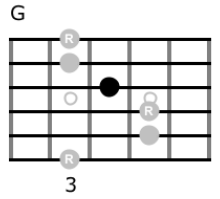

<https://www.guitar-chords.org.uk/blog/caged-system-and-chord-tone-soloing-part-1/>

Basic Chord Tone Solo

C (A Form)

3

C (E Form)

8

F (A Form)

8

TAB

(10)	7	(7)	7	(7)	(7)	7	12	12	12	8	(8)	8	9	(9)	8	7	9	(9)	10
------	---	-----	---	-----	-----	---	----	----	----	---	-----	---	---	-----	---	---	---	-----	----

Chord Tone Solo 2

With chord boxes

Musical notation (measures 1-5) and TAB (measures 1-5). Measure 1: C chord, notes G4, A4, B4. Measure 2: C chord, notes G4, A4, B4. Measure 3: E minor chord, notes G3, A3, B3. Measure 4: A minor chord, notes G3, A3, B3. Measure 5: G major chord, notes G3, A3, B3.

Chord Tone Solo 2

Without chord boxes

Musical notation for measures 1-5. Chords: C, Em, Am, G. Includes TAB with fret numbers.

Musical notation for measures 6-9. Chords: F, G, C, G. Includes slurs and TAB with fret numbers.

Musical notation for measures 22-25. Chords: Dm, G, C, G. Includes TAB with fret numbers and slurs.

26 C 27 Em 28 Am 29 G

T
A
B

30 F 31 G 32 C 33 *sl.*

T
A
B