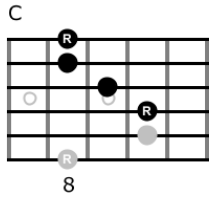

<https://www.guitar-chords.org.uk/blog/caged-system-and-chord-tone-soloing-part-1/>

Basic Chord Tone Solo

C (A Form)

3

C (E Form)

8

F (A Form)

8

TAB

(10)	7	(7)	7	(7)	(7)	7	12	12	12	8	(8)	8	9	(9)	8	7	9	(9)	10
------	---	-----	---	-----	-----	---	----	----	----	---	-----	---	---	-----	---	---	---	-----	----

Chord Tone Solo 2

With chord boxes

Musical notation (measures 1-5) and TAB (measures 1-5). Measure 1: C chord, notes G4, A4, B4. Measure 2: C chord, notes G4, A4, B4. Measure 3: E minor chord, notes G3, A3, B3. Measure 4: A minor chord, notes G3, A3, B3. Measure 5: G major chord, notes G3, A3, B3.

Chord Tone Solo 2

Without chord boxes

Musical notation for measures 1-5. Chords: C, Em, Am, G. Includes TAB with fret numbers.

Musical notation for measures 6-9. Chords: F, G, C, G. Includes slurs and TAB with fret numbers.

Musical notation for measures 22-25. Chords: Dm, G, C, G. Includes TAB with fret numbers and slurs.

26 C 27 Em 28 Am 29 G

T
A
B

30 F 31 G 32 C 33 *sl.*

T
A
B