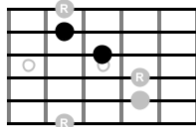

<https://www.guitar-chords.org.uk/blog/caged-system-and-chord-tone-soloing-part-1/>

Basic Chord Tone Solo

C (A Form)

3

C (E Form)

8

F (A Form)

8

Chord Tone Solo 2

Without chord boxes

Musical notation for measures 1-5. Chords: C, Em, Am, G. Includes TAB with fret numbers.

Musical notation for measures 6-9. Chords: F, G, C, G. Includes slurs and TAB with fret numbers.

Musical notation for measures 10-13. Chords: C, Em, Am, G. Includes TAB with fret numbers.

Musical notation for measures 14-17. Chords: F, G, C. Includes TAB with fret numbers.

Musical notation for measures 18-21. Chords: F, G, C, Am. Includes TAB with fret numbers and 'X' marks for muted strings.

Musical notation for measures 22-25. Chords: Dm, G, C, G. Includes TAB with fret numbers and slurs.

26 C 27 Em 28 Am 29 G

T
A
B

30 F 31 G 32 C 33 *sl.*

T
A
B