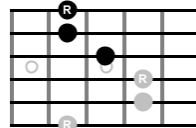

CAGED Guitar - Chord Tone Solos

Copyright © 2020 Lee Nichols
www.guitar-chords.org.uk

This document contains the guitar TABs for the lesson on CAGED guitar and chord tone soloing.

To see the full lesson go here

<https://www.guitar-chords.org.uk/blog/caged-system-and-chord-tone-soloing-part-1/>

Basic Chord Tone Solo

3

8

8

8

C F

TAB

5	3	5	(5)	5	9	8	8	8	(8)	10	10	(10)	(10)	(10)	10	10	10	10

8

8

C (E Form)

8

8

8

G C G C

TAB

(10)	7	(7)	7	(7)	(7)	7	12	12	12	8	(8)	8	9	(9)	8	7	9	(9)	10