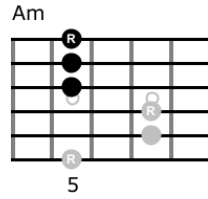

TAB

(10)	7	(7)	7	(7)	(7)	7	12	12	12	8	(8)	8	9	(9)	8	7	9	(9)	10
------	---	-----	---	-----	-----	---	----	----	----	---	-----	---	---	-----	---	---	---	-----	----

Chord Tone Solo 2

With chord boxes

Musical notation (measures 1-5) and TAB (measures 1-5). Measure 1: C chord, notes G4, A4, B4. Measure 2: C chord, notes G4, A4, B4. Measure 3: E minor chord, notes G3, A3, B3. Measure 4: A minor chord, notes G3, A3, B3. Measure 5: G major chord, notes G3, A3, B3.

Chord Tone Solo 2

Without chord boxes

Musical notation for measures 1-5. Chords: C, Em, Am, G. Includes TAB with fret numbers.

Musical notation for measures 6-9. Chords: F, G, C, G. Includes slurs and TAB with fret numbers.

Musical notation for measures 10-13. Chords: C, Em, Am, G. Includes TAB with fret numbers.

Musical notation for measures 14-17. Chords: F, G, C. Includes TAB with fret numbers.

Musical notation for measures 18-21. Chords: F, G, C, Am. Includes TAB with fret numbers and 'X' marks for muted strings.

Musical notation for measures 22-25. Chords: Dm, G, C, G. Includes TAB with fret numbers and slurs.

26 C 27 Em 28 Am 29 G

T
A
B

30 F 31 G 32 C 33 *sl.*

T
A
B