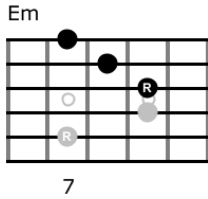

TAB

(10)	7	(7)	7	(7)	(7)	7	12	12	12	8	(8)	8	9	(9)	8	7	9	(9)	10
------	---	-----	---	-----	-----	---	----	----	----	---	-----	---	---	-----	---	---	---	-----	----

Chord Tone Solo 2

With chord boxes

Musical notation (measures 1-5) and TAB (measures 1-5). Measure 1: C chord, notes G4, A4, B4. Measure 2: C chord, notes G4, A4, B4. Measure 3: E minor chord, notes G3, A3, B3. Measure 4: A minor chord, notes G3, A3, B3. Measure 5: G major chord, notes G3, A3, B3.

Chord Tone Solo 2

Without chord boxes

Musical notation for measures 1-5. Chords: C, Em, Am, G. Includes TAB with fret numbers.

Musical notation for measures 6-9. Chords: F, G, C, G. Includes slurs and TAB with fret numbers.

Musical notation for measures 10-13. Chords: C, Em, Am, G. Includes TAB with fret numbers.

Musical notation for measures 14-17. Chords: F, G, C. Includes TAB with fret numbers.

Musical notation for measures 18-21. Chords: F, G, C, Am. Includes TAB with fret numbers and 'X' marks for muted strings.

Musical notation for measures 22-25. Chords: Dm, G, C, G. Includes TAB with fret numbers and slurs.

26 C 27 Em 28 Am 29 G

T
A
B

30 F 31 G 32 C 33 *sl.*

T
A
B